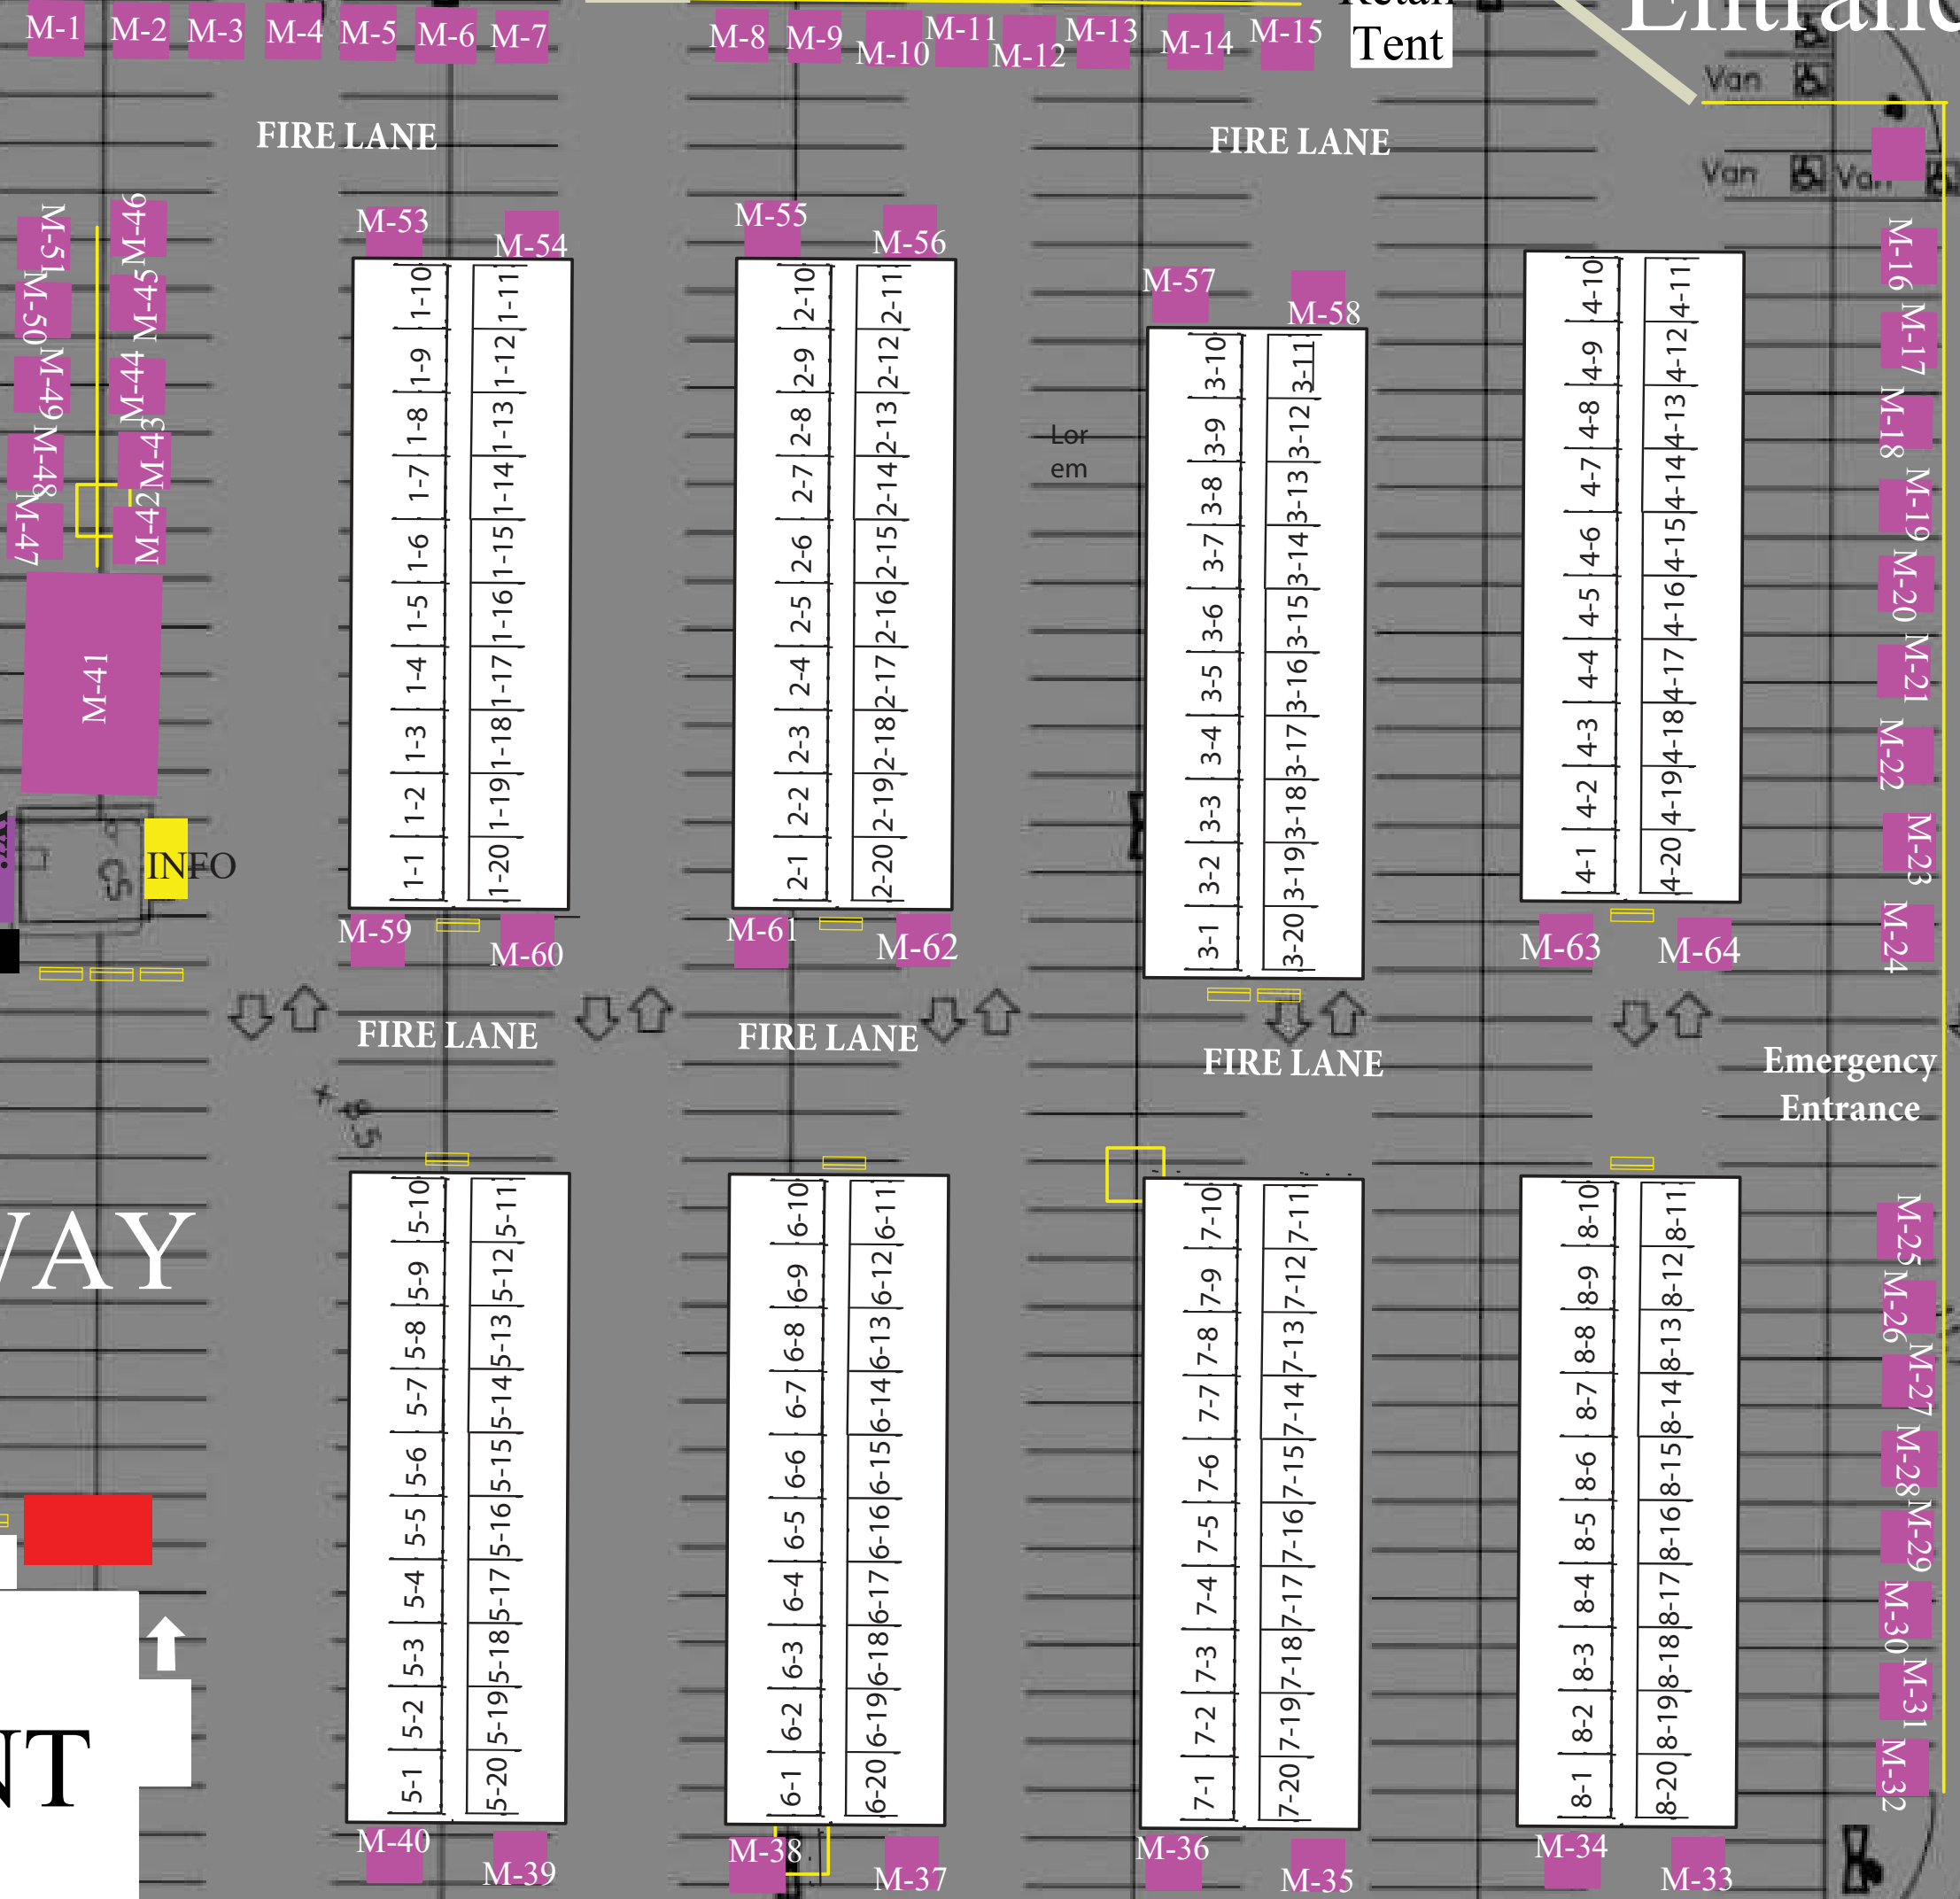

MIDWAY

ENTERTAINMENT PAVILION

Indoor Concert Stage

Outdoor Stage

Restrooms

Restrooms

Gourmet Tent

Inflatable Area

100 ft

NO PARKING

DPW

Sp Ev

STAFF ACCESS ONLY

Retail Tent

Emergency Entrance